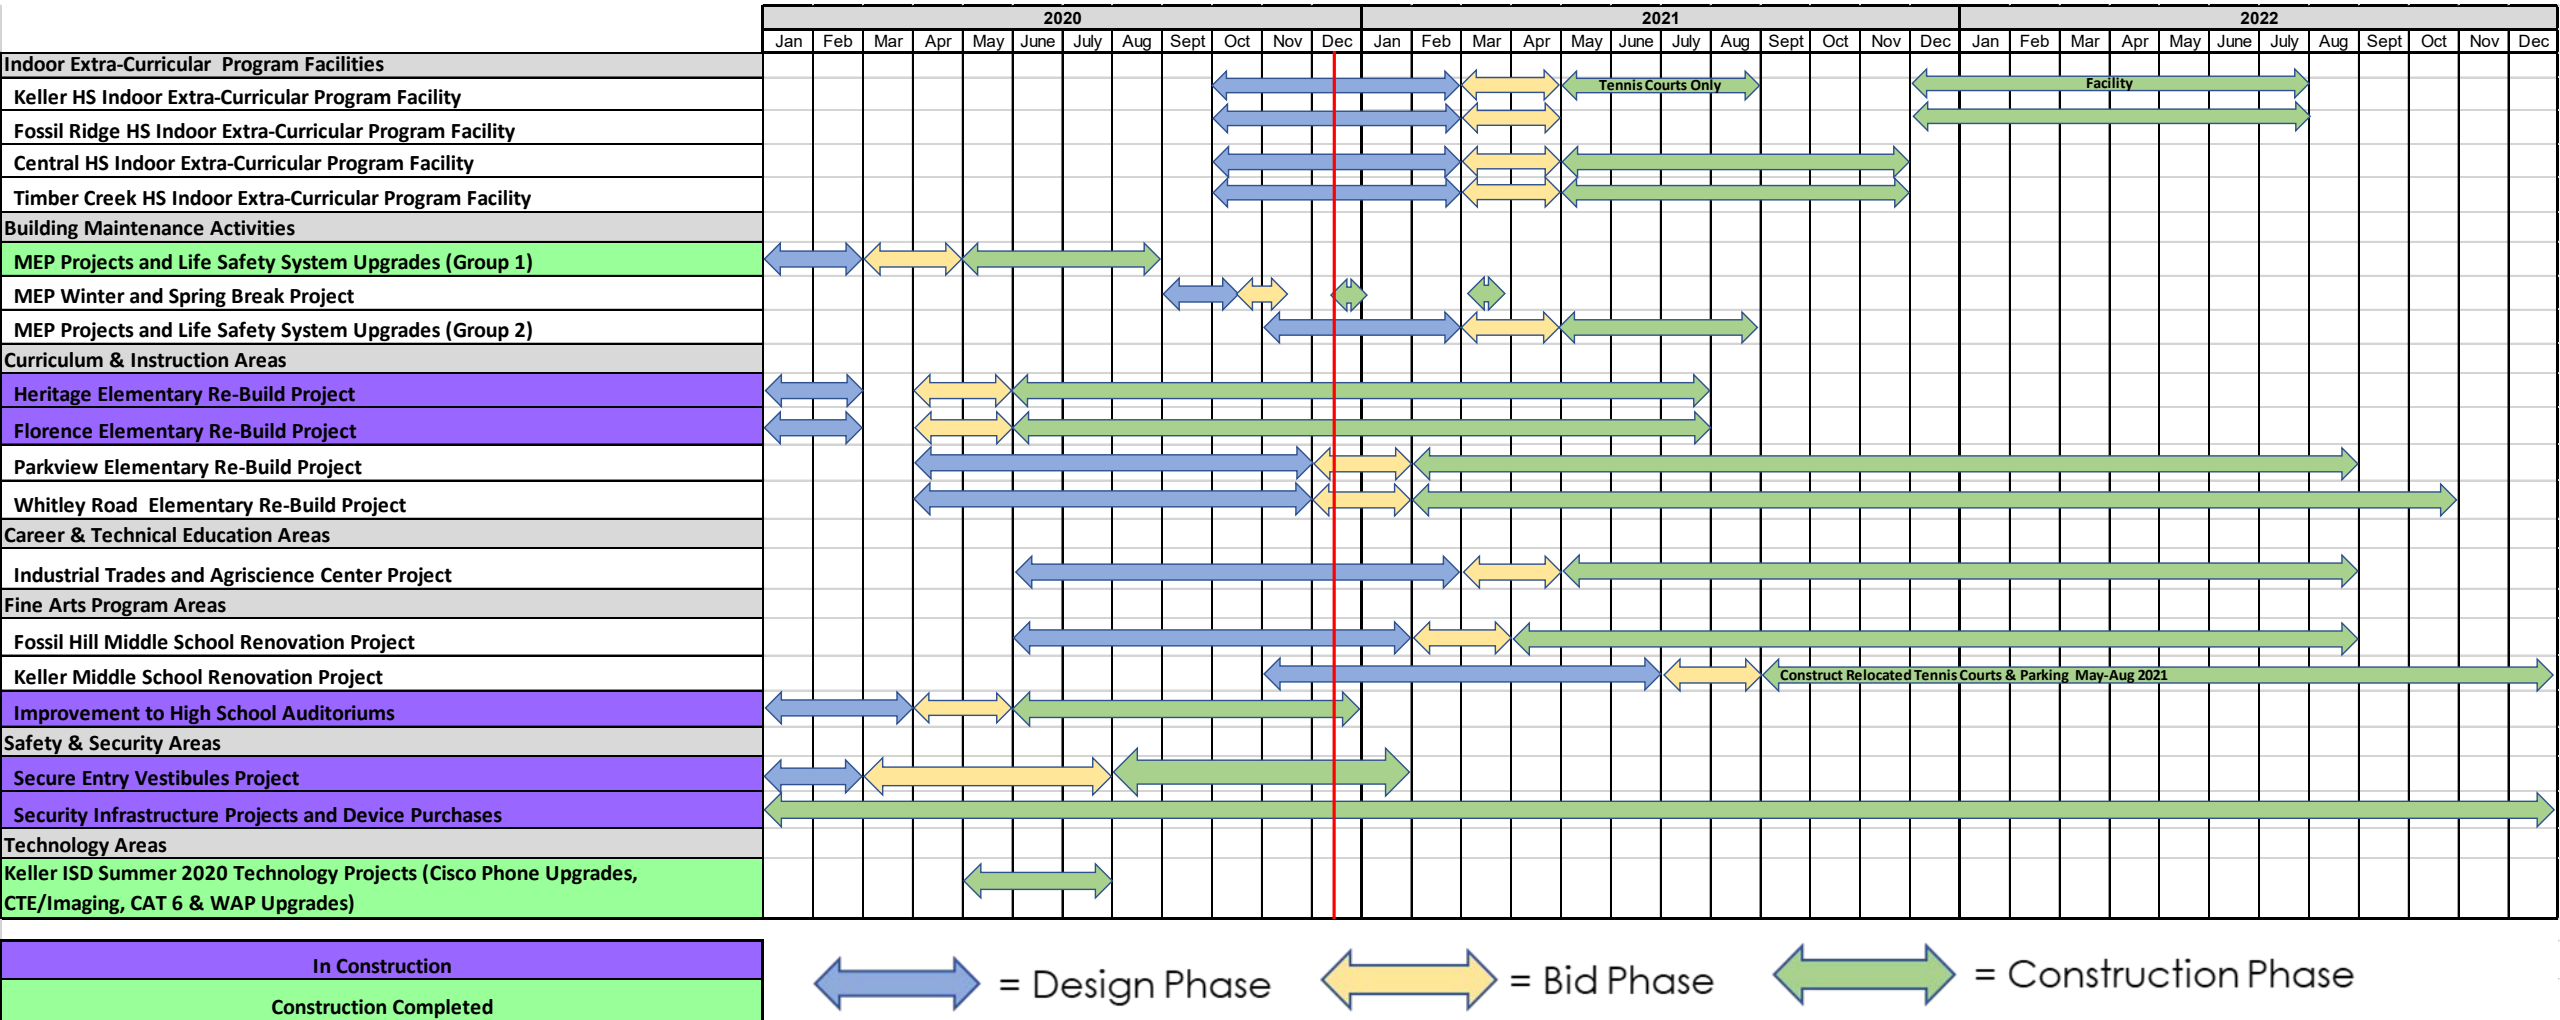

# KISD 2019 Bond Program Schedule 12/9/2020

 = Design Phase    
  = Bid Phase    
  = Construction Phase

 In Construction  
 Construction Completed