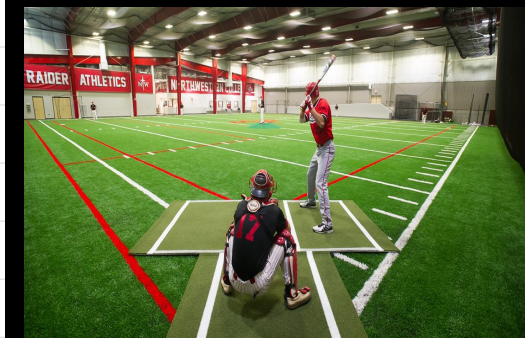

	MON 17	TUE 18	WED 19	THU 20	FRI 21	SAT 22
GMT-05						
1 AM						
2 AM						
3 AM						
4 AM						
5 AM						
6 AM						
7 AM	Drill Team 7 - 8am	Drill Team 7 - 9am	Drill Team 7 - 8am	Drill Team 7 - 9am	Drill Team 7 - 8am	
8 AM	Football Offseason 8 - 9:30am		Football Offseason 8 - 9:30am		Football Offseason 8 - 9:30am	Softball 8 - 10am
9 AM						
10 AM	Cheer 9:30 - 11am Drum line 9:30 - 11am	Winter Guard 9:30 - 11am	Cheer 9:30 - 11am Drum line 9:30 - 11am	Winter Guard 9:30 - 11am	Drum line 9:30 - 11am	Track 10am - 12pm
11 AM	9 Softball 11am - 12:30pm	9G Soccer 11am - 12:30pm	9 Softball 11am - 12:30pm	9G Soccer 11am - 12:30pm	9 Softball 11am - 12:30pm	Baseball 12 - 2pm
12 PM		PE 11:30am - 1pm		PE 11:30am - 1pm		
1 PM	PE 1 - 2:30pm	9 Baseball 1 - 2:30pm	9B Soccer 1 - 2:30pm PE 1 - 2:30pm	9 Baseball 1 - 2:30pm	PE 1 - 2:30pm	
2 PM						
3 PM	JV/V Baseball 2:30 - 3:45pm	B/G V Soccer 2:30 - 3:30pm Softball 2:30 - 3:30pm	JV/V Baseball 2:30 - 3:45pm	B/G V Soccer 2:30 - 3:30pm Softball 2:30 - 3:30pm	JV/V Baseball 2:30 - 3:45pm	
4 PM	JV/V Track 3:45 - 5:15pm Winter Guard 3:45 - 5:15pm	JV/V Track 3:45 - 5:15pm	JV/V Track 3:45 - 5:15pm Winter Guard 3:45 - 5:15pm	JV/V Track 3:45 - 5:15pm	JV/V Track 3:45 - 5:15pm Winter Guard 3:45 - 5:15pm	
5 PM		Drum Line 5 - 6:30pm		Drum Line 5 - 6:30pm		
6 PM						
7 PM	Rentals 6:30 - 8:30pm	Rentals 6:30 - 8:30pm	Rentals 6:30 - 8:30pm	Rentals 6:30 - 8:30pm		
8 PM						
9 PM						