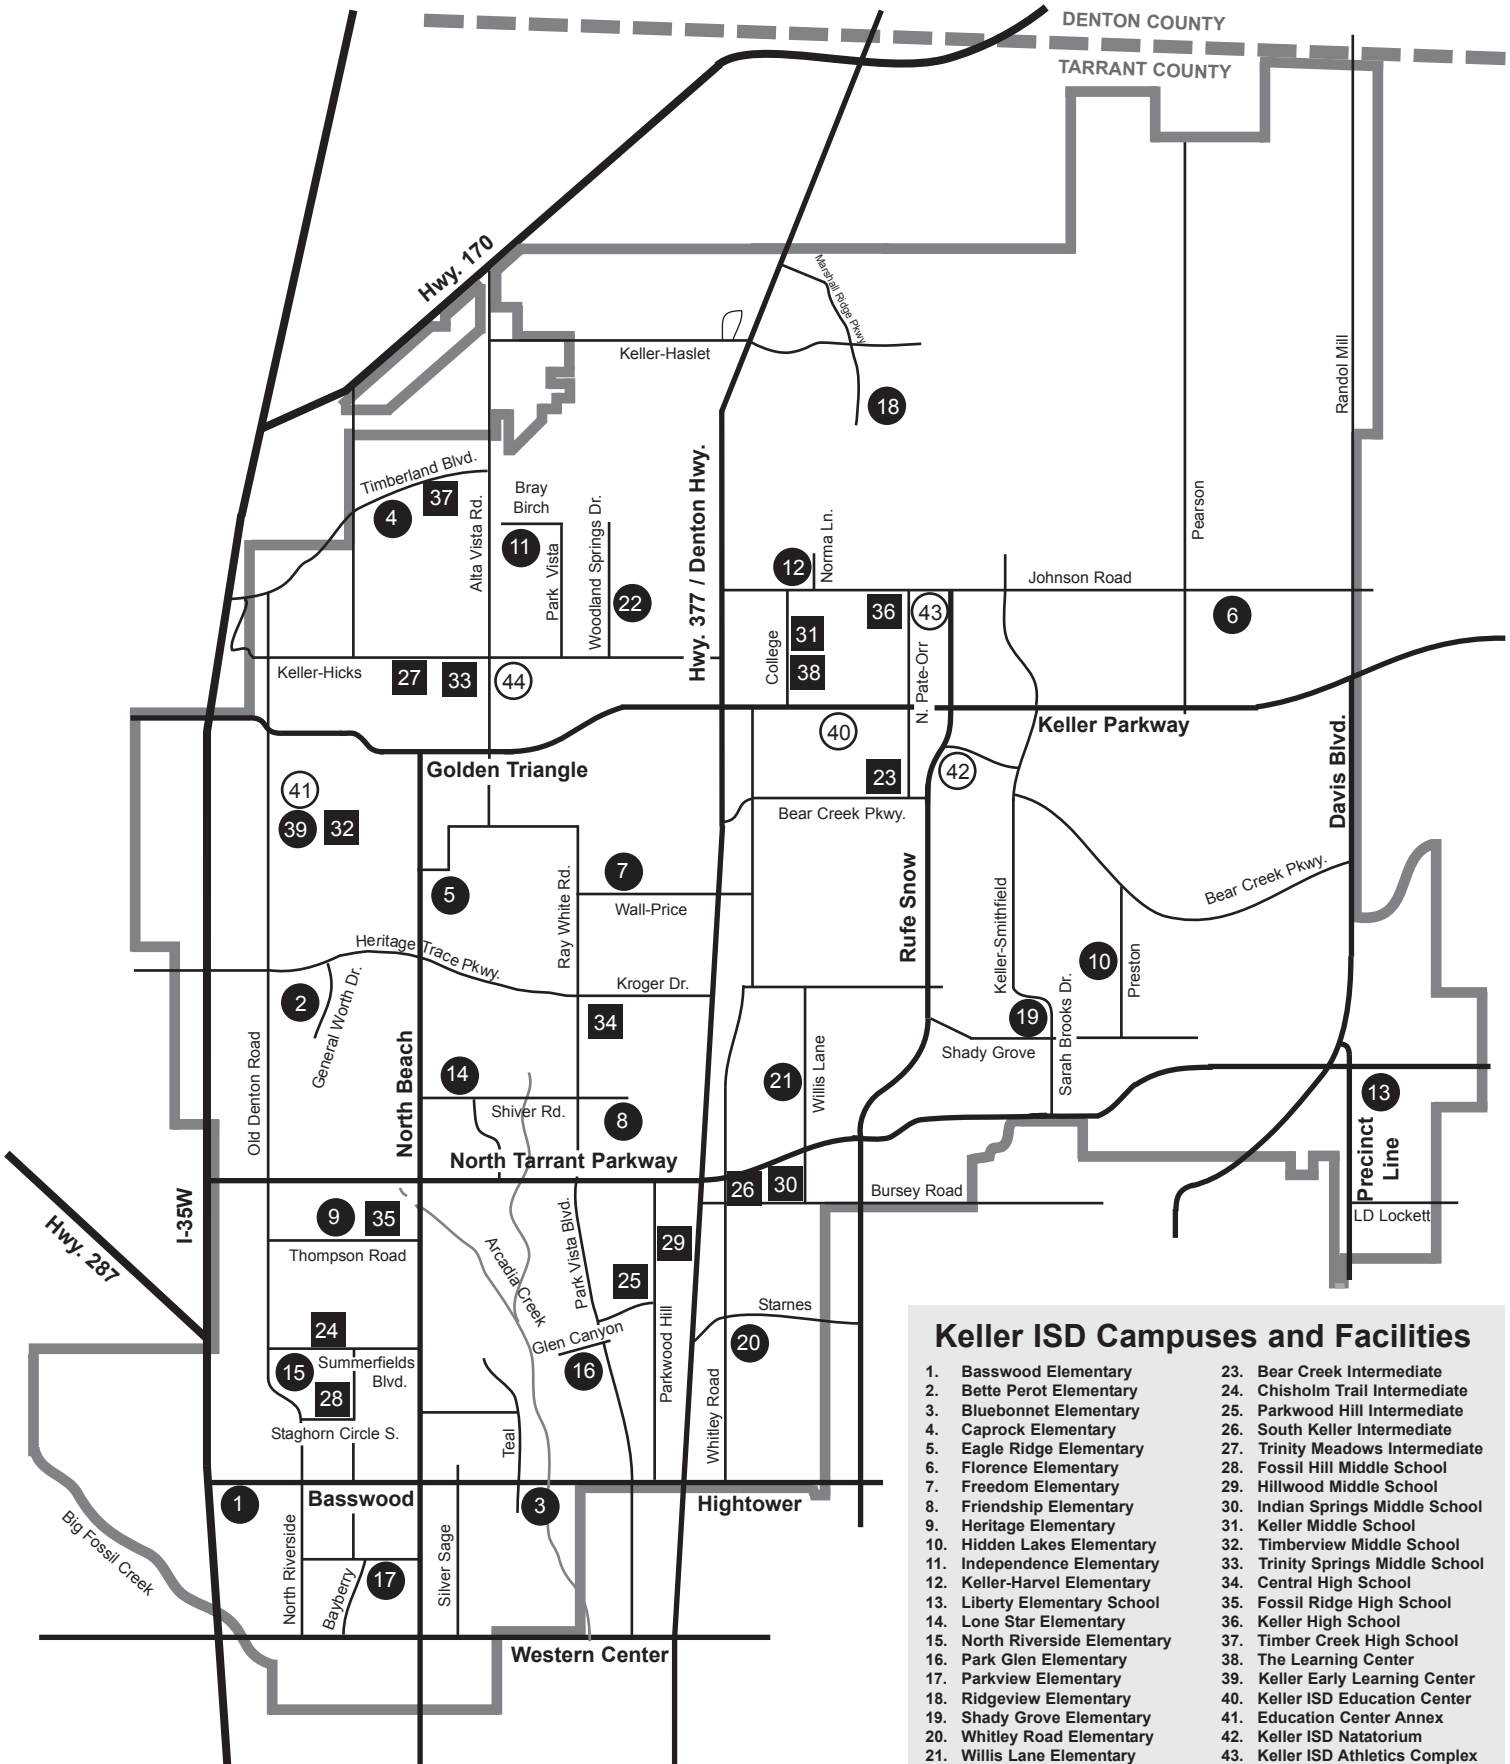

2011-12 School Locator Map

Keller ISD Campuses and Facilities

- | | |
|---------------------------------|-----------------------------------|
| 1. Basswood Elementary | 23. Bear Creek Intermediate |
| 2. Bette Perot Elementary | 24. Chisholm Trail Intermediate |
| 3. Bluebonnet Elementary | 25. Parkwood Hill Intermediate |
| 4. Caprock Elementary | 26. South Keller Intermediate |
| 5. Eagle Ridge Elementary | 27. Trinity Meadows Intermediate |
| 6. Florence Elementary | 28. Fossil Hill Middle School |
| 7. Freedom Elementary | 29. Hillwood Middle School |
| 8. Friendship Elementary | 30. Indian Springs Middle School |
| 9. Heritage Elementary | 31. Keller Middle School |
| 10. Hidden Lakes Elementary | 32. Timberview Middle School |
| 11. Independence Elementary | 33. Trinity Springs Middle School |
| 12. Keller-Harvel Elementary | 34. Central High School |
| 13. Liberty Elementary School | 35. Fossil Ridge High School |
| 14. Lone Star Elementary | 36. Keller High School |
| 15. North Riverside Elementary | 37. Timber Creek High School |
| 16. Park Glen Elementary | 38. The Learning Center |
| 17. Parkview Elementary | 39. Keller Early Learning Center |
| 18. Ridgeview Elementary | 40. Keller ISD Education Center |
| 19. Shady Grove Elementary | 41. Education Center Annex |
| 20. Whitley Road Elementary | 42. Keller ISD Natatorium |
| 21. Willis Lane Elementary | 43. Keller ISD Athletics Complex |
| 22. Woodland Springs Elementary | 44. Maintenance and Operations |