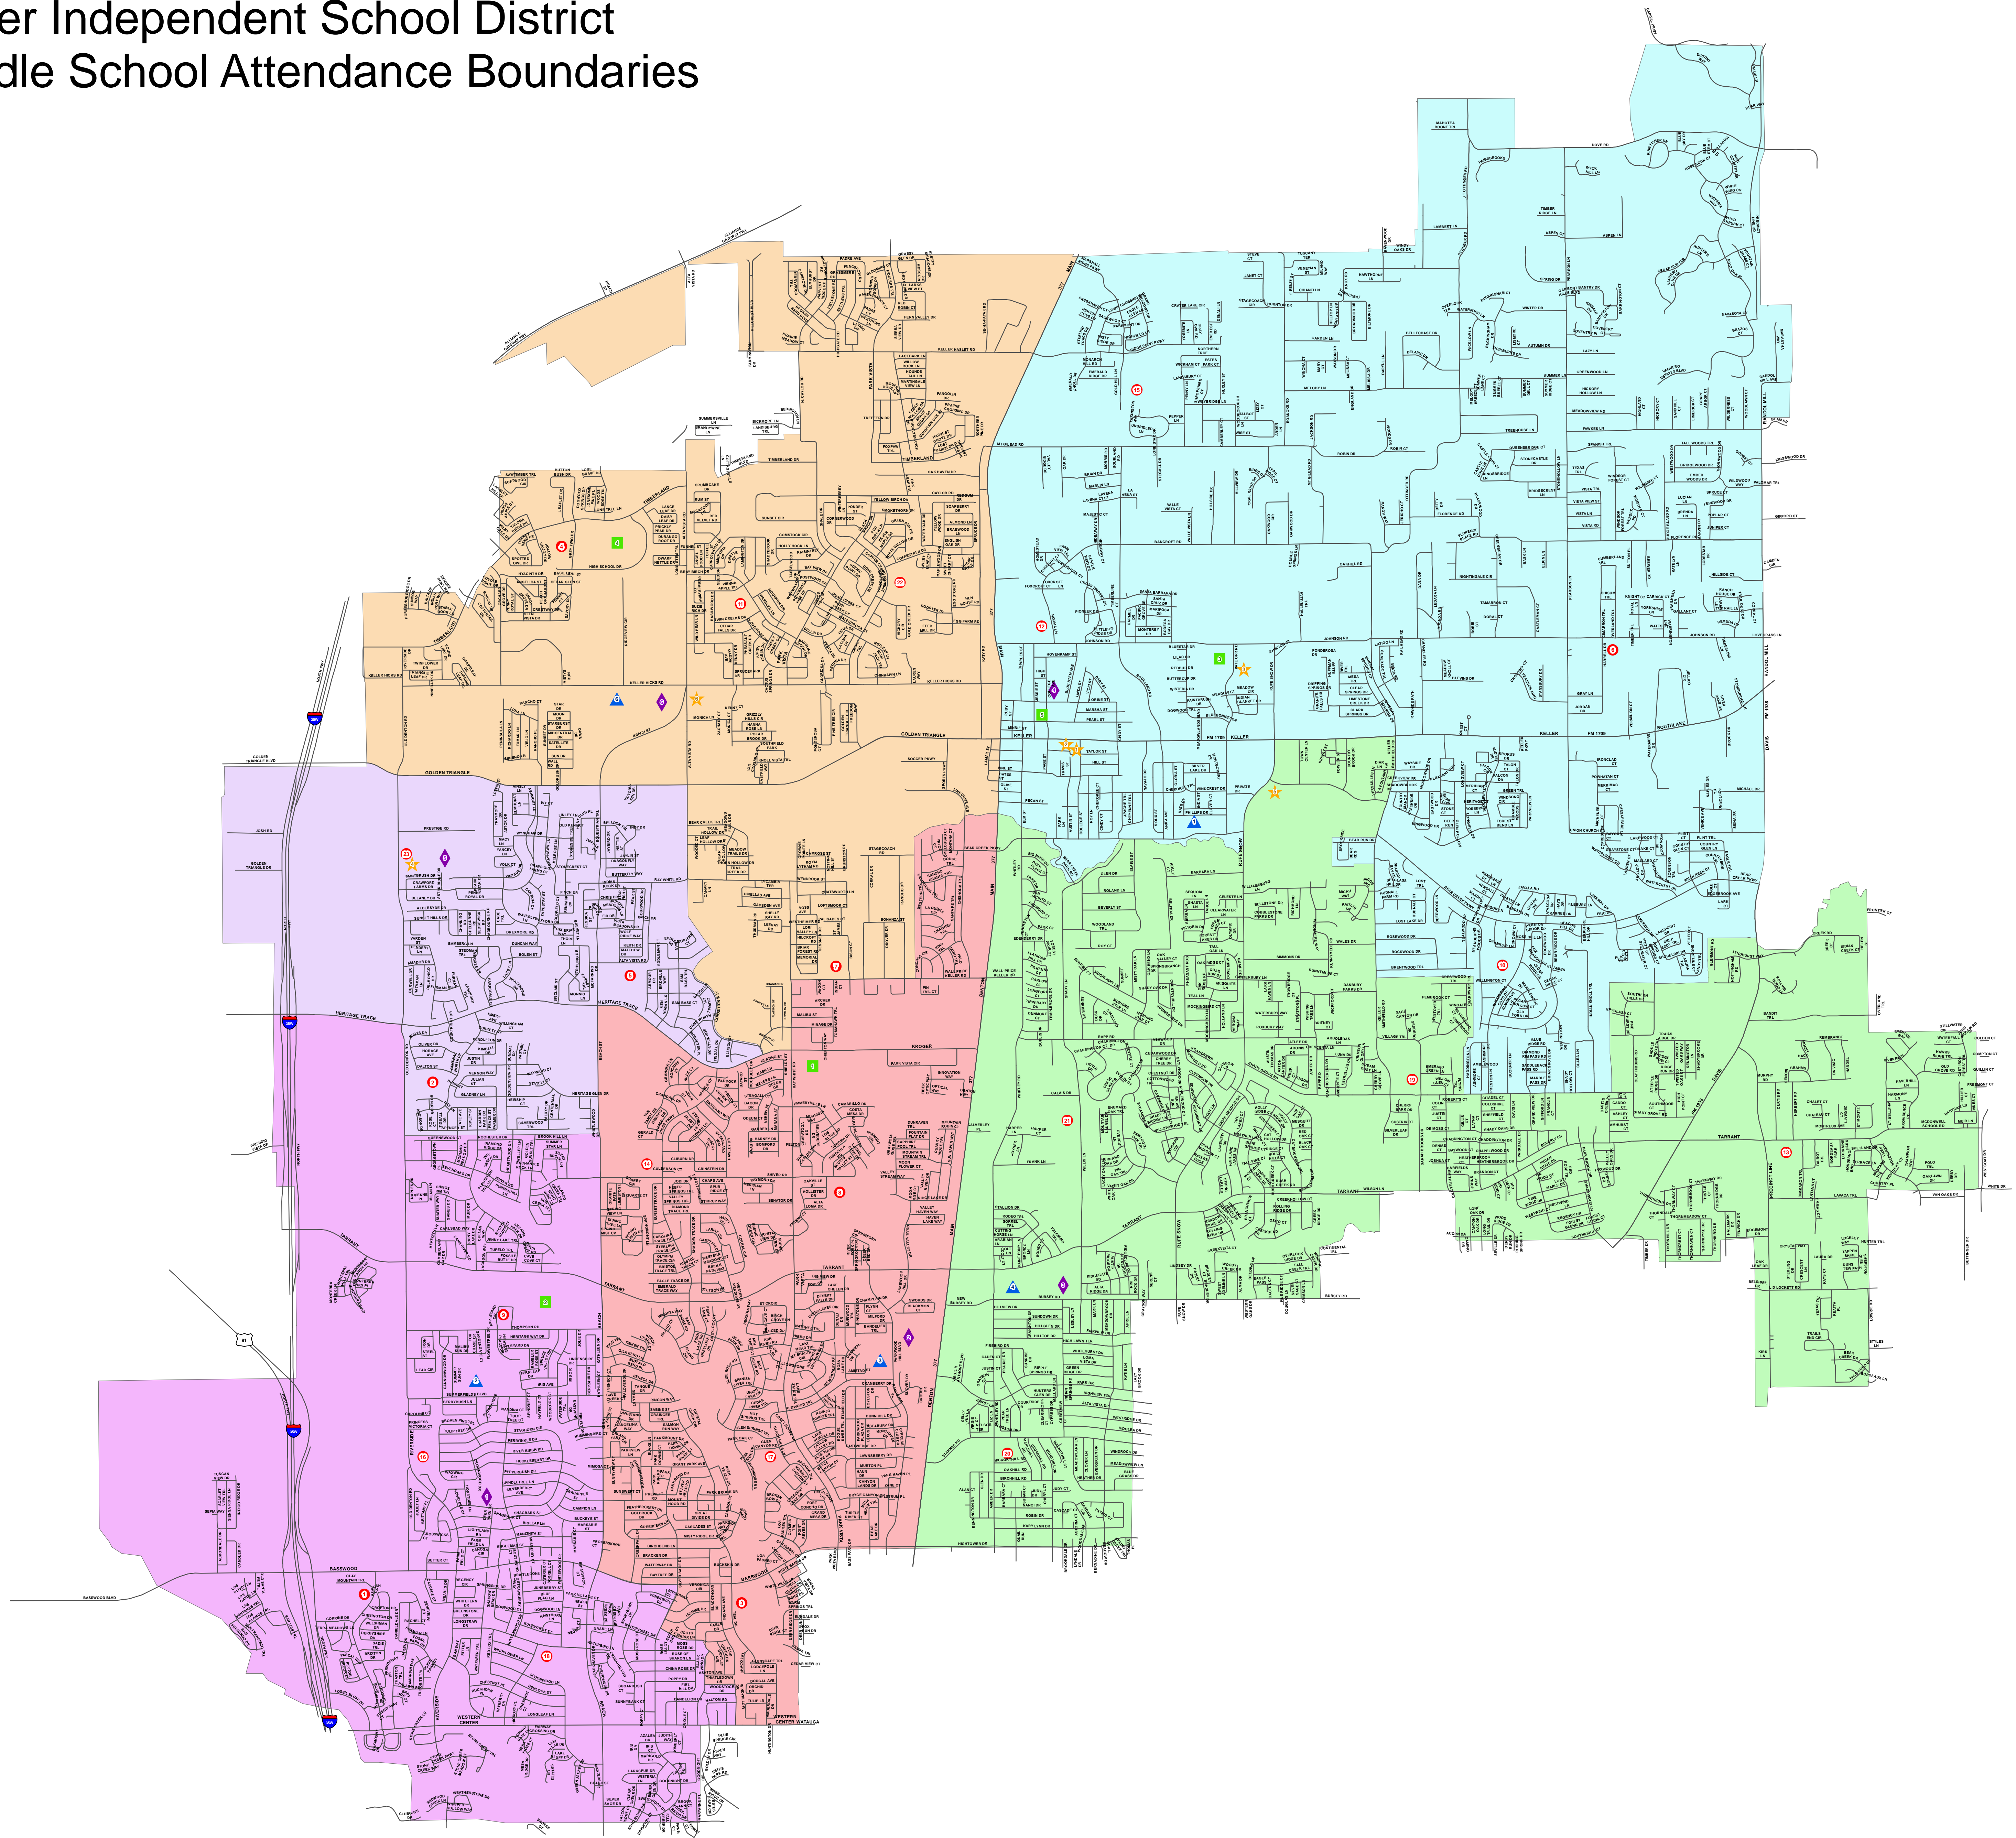

Keller Independent School District Middle School Attendance Boundaries

- | | | | |
|-----------------|---------------|------------------|-------------------|
| ● ELEMENTARY | ■ HIGH SCHOOL | 1 FOSSIL HILL | 4 KELLER |
| ▲ INTERMEDIATE | ★ OTHER | 2 HILLWOOD | 5 TIMBERVIEW |
| ◆ MIDDLE SCHOOL | — ROADS | 3 INDIAN SPRINGS | 6 TRINITY SPRINGS |