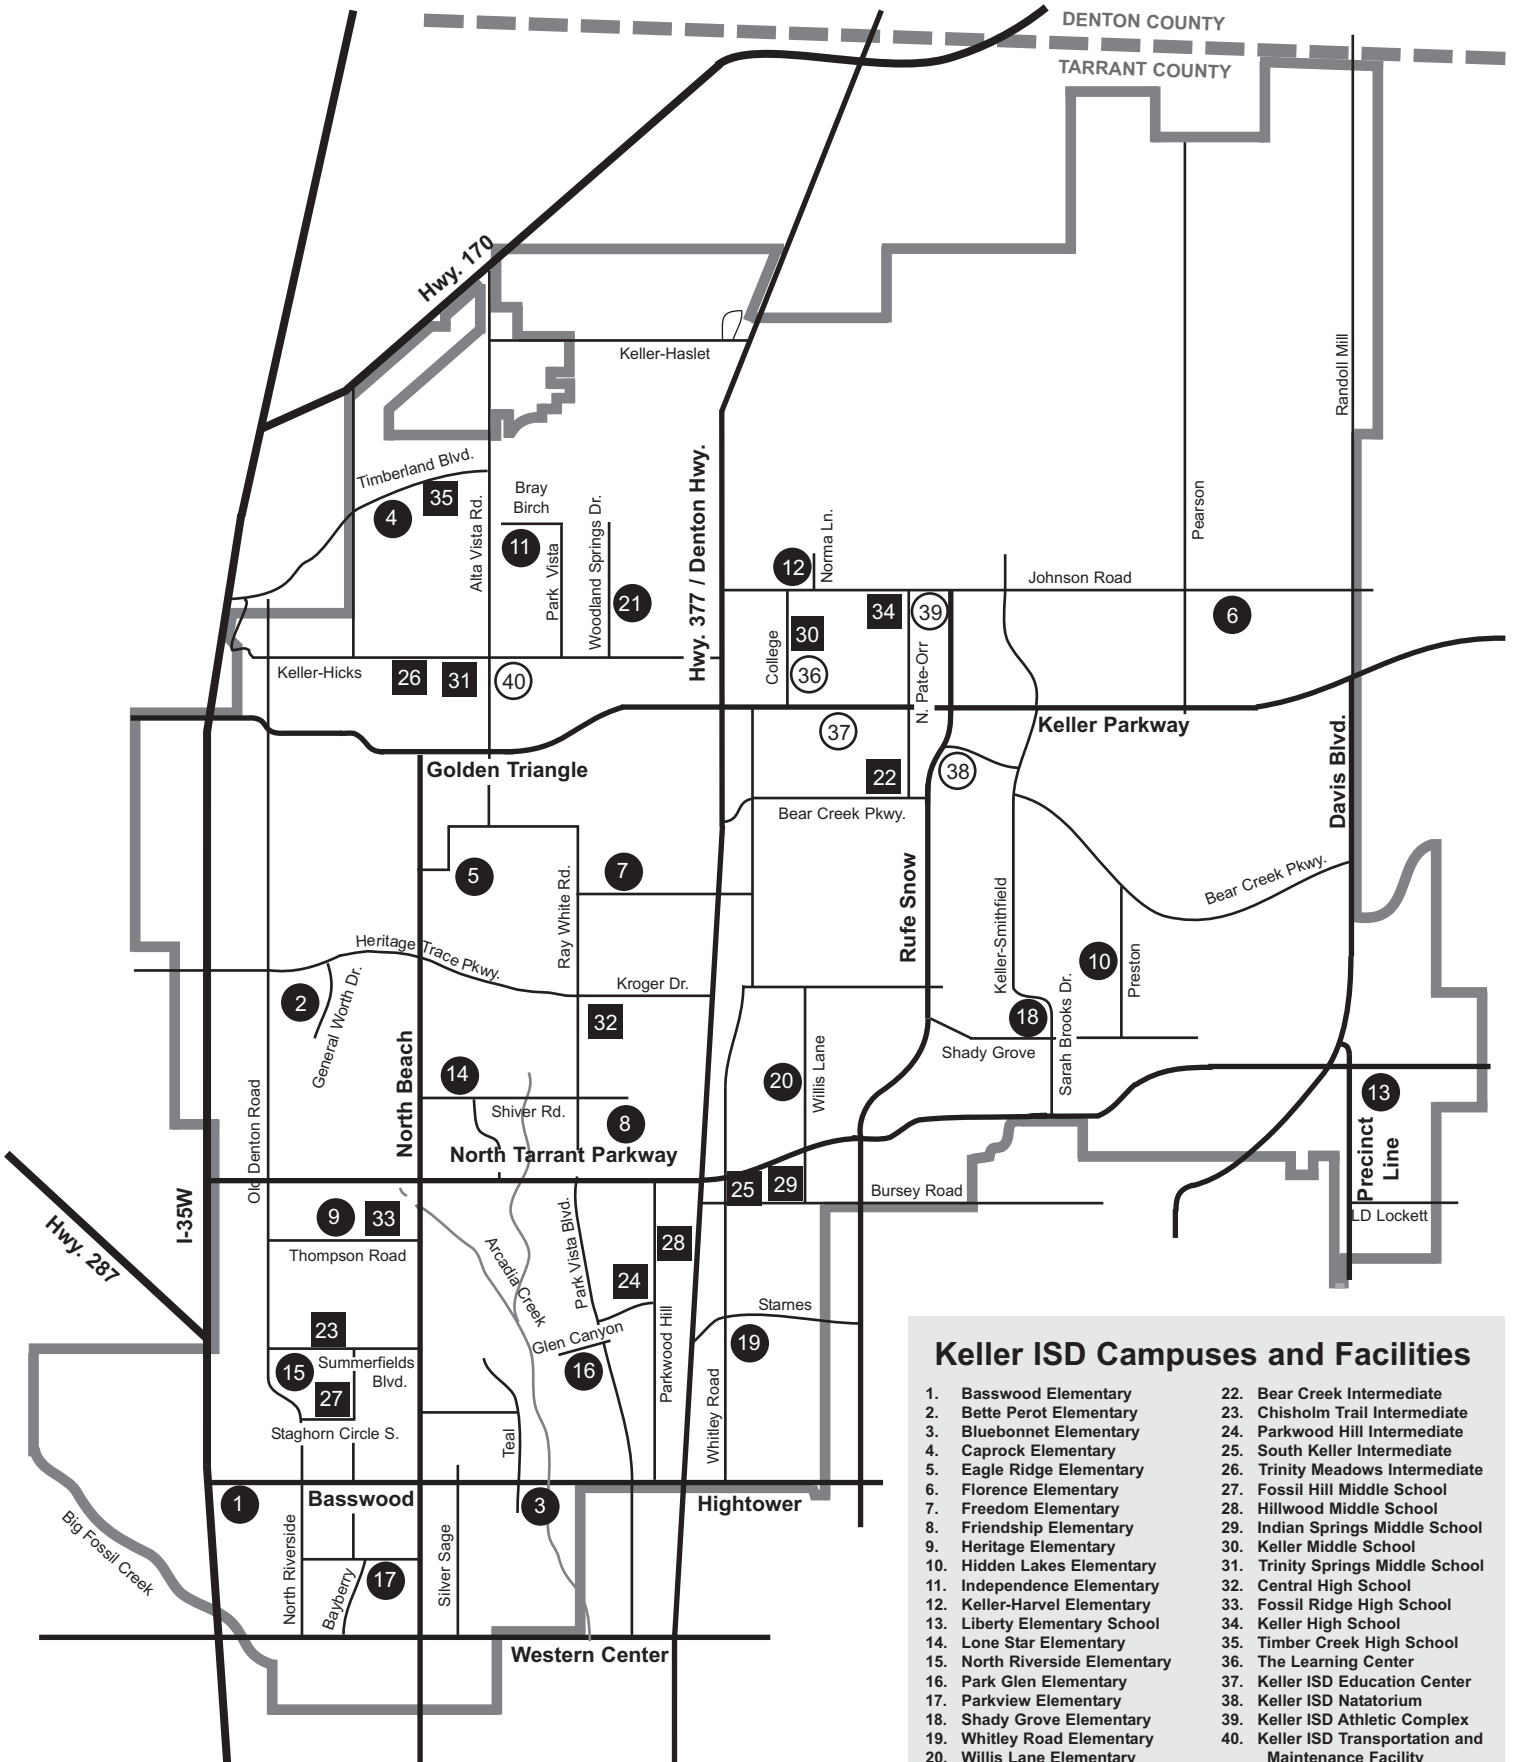

2009-10 School Locator Map

Keller ISD Campuses and Facilities

- | | |
|---------------------------------|--|
| 1. Basswood Elementary | 22. Bear Creek Intermediate |
| 2. Bette Perot Elementary | 23. Chisholm Trail Intermediate |
| 3. Bluebonnet Elementary | 24. Parkwood Hill Intermediate |
| 4. Caprock Elementary | 25. South Keller Intermediate |
| 5. Eagle Ridge Elementary | 26. Trinity Meadows Intermediate |
| 6. Florence Elementary | 27. Fossil Hill Middle School |
| 7. Freedom Elementary | 28. Hillwood Middle School |
| 8. Friendship Elementary | 29. Indian Springs Middle School |
| 9. Heritage Elementary | 30. Keller Middle School |
| 10. Hidden Lakes Elementary | 31. Trinity Springs Middle School |
| 11. Independence Elementary | 32. Central High School |
| 12. Keller-Harvel Elementary | 33. Fossil Ridge High School |
| 13. Liberty Elementary School | 34. Keller High School |
| 14. Lone Star Elementary | 35. Timber Creek High School |
| 15. North Riverside Elementary | 36. The Learning Center |
| 16. Park Glen Elementary | 37. Keller ISD Education Center |
| 17. Parkview Elementary | 38. Keller ISD Natatorium |
| 18. Shady Grove Elementary | 39. Keller ISD Athletic Complex |
| 19. Whitley Road Elementary | 40. Keller ISD Transportation and Maintenance Facility |
| 20. Willis Lane Elementary | |
| 21. Woodland Springs Elementary | |