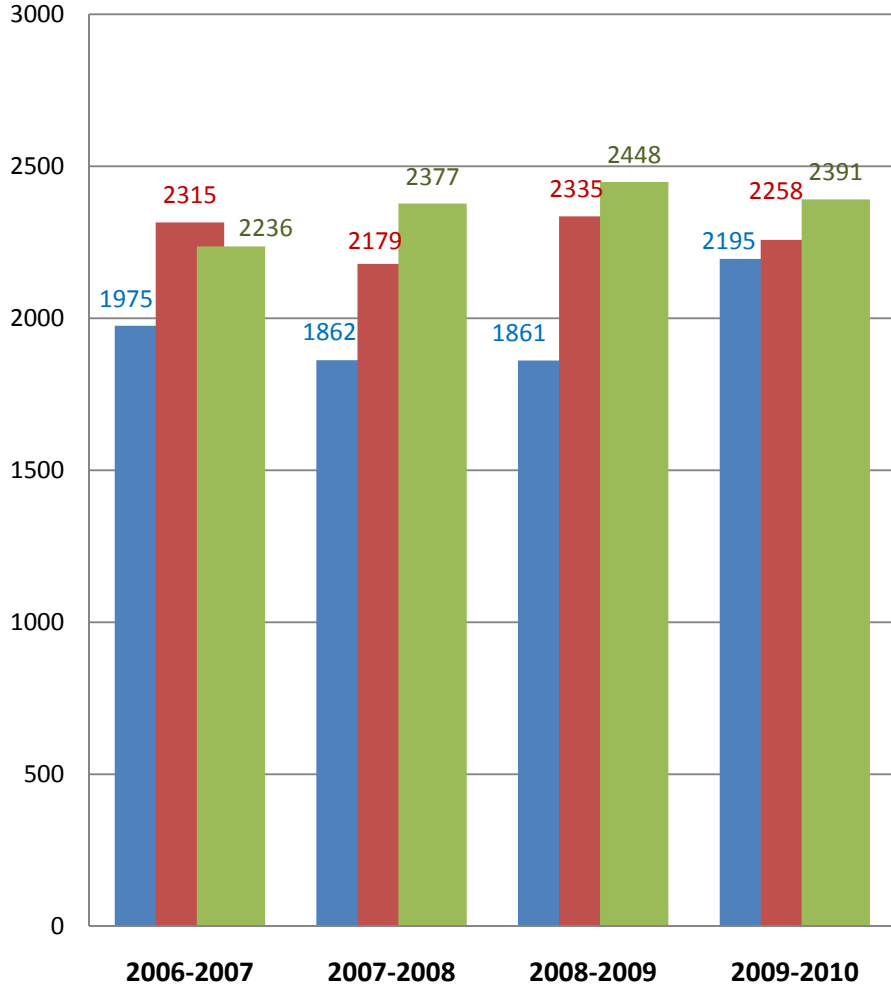

TPRI Number of Students Assessed

■ Kindergarten ■ Grade 1 ■ Grade 2