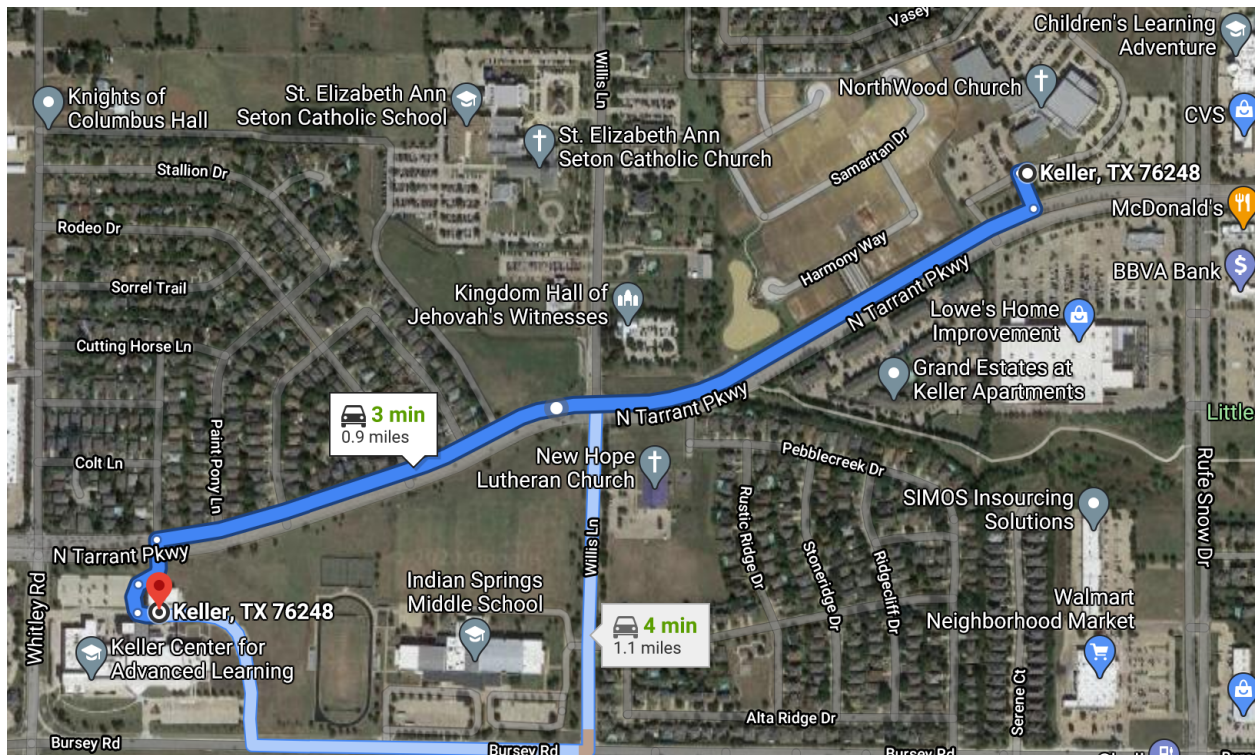

Hello KCAL Families!

As you may know, the KCAL facility has limited on-site parking accommodations. We have been working feverishly for alternative plans to accommodate the abundance of students at KCAL that would like the ability to drive to school. We are extremely excited to partner with Northwood Church (1870 Rufe Snow Dr., Keller, TX 76248) for the 3rd consecutive year to accommodate student parking. Northwood Church is just under a mile away from KCAL, for the use of one of their parking lots for overflow parking for KCAL students.

It is important to understand how all of the logistics of arrival and departure from KCAL work. ***The KCAL parking lot will be first come, first served in the south parking lot (off Bursey Road) only.*** When the KCAL parking lot is at full capacity, all overflow parking will be at Northwood Church. We will have shuttles running before and after each period to get students to and from Northwood and KCAL. The Northwood shuttle schedule is below. The times highlighted in red are the times when the shuttle is leaving from Northwood to KCAL. **It is *highly* recommended that students go directly to Northwood for parking to ensure students are on time to class instead of circling the KCAL parking lot and missing shuttle departure times.**

Parking Locations:Northwood Church: Park in the green parking lot shown below. Parking in other areas (in grass, areas with the “X” on the map, etc) will be a violation of parking privileges.

KCAL to Northwood Shuttle:

After class at KCAL, the Northwood shuttle will be parked on Bursey Road, located outside the main KCAL entrance. Students will board this bus to return to the Northwood parking lot.