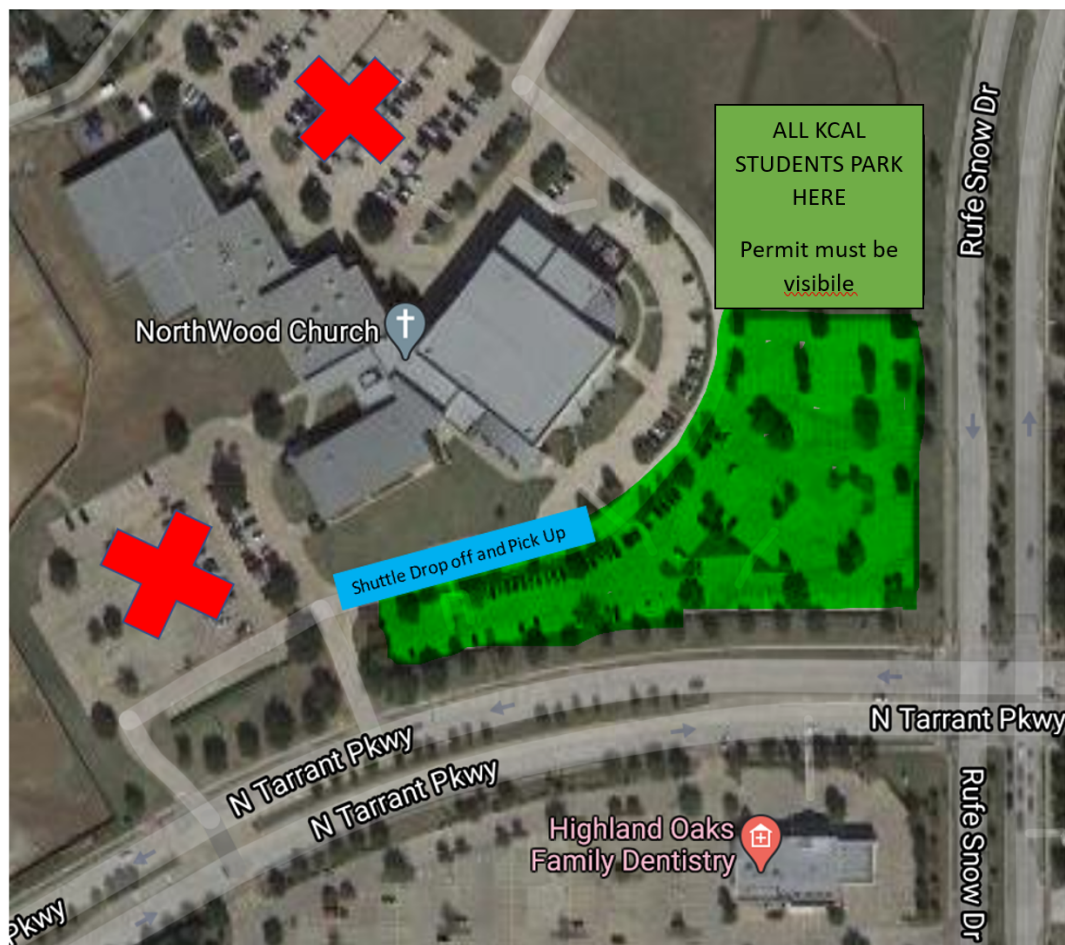

Shuttle Schedule for Northwood & KCAL:

Red is the departure time from Northwood Church

First Period (Even/Odd) - class time 7:40	
7:20-7:25	7:25-7:30
7:35-7:40	7:50-7:55
KCAL Dismissal 9:05/9:15-9:20	

2nd/3rd Period - Class time 9:35	
9:20-9:25	9:25-9:30
9:30-9:35	9:35-9:40
9:40-9:45	9:45-9:50
9:55-10:00	
KCAL Dismissal 10:49/10:59-11:04	

4th/5th Period - Class time 11:55	
11:40-11:45	11:45-11:50
11:50-11:55	11:55-12:00
12:00-12:05	12:05-12:10
12:10-12:15	12:15-12:20
KCAL Dismissal 1:05/1:15-1:20	

6th/7th Period - Class time 1:39	
1:25-1:30	1:30-1:35
1:35-1:40	1:40-1:45
1:45-1:50	1:50-1:55
1:55-2:00	
KCAL Dismissal 2:42/2:52-2:57	

Parking Locations: Northwood Church: Park in the green parking lot shown below. Parking in other areas (in grass, areas with the “X” on the map, etc) will be a violation of parking privileges.