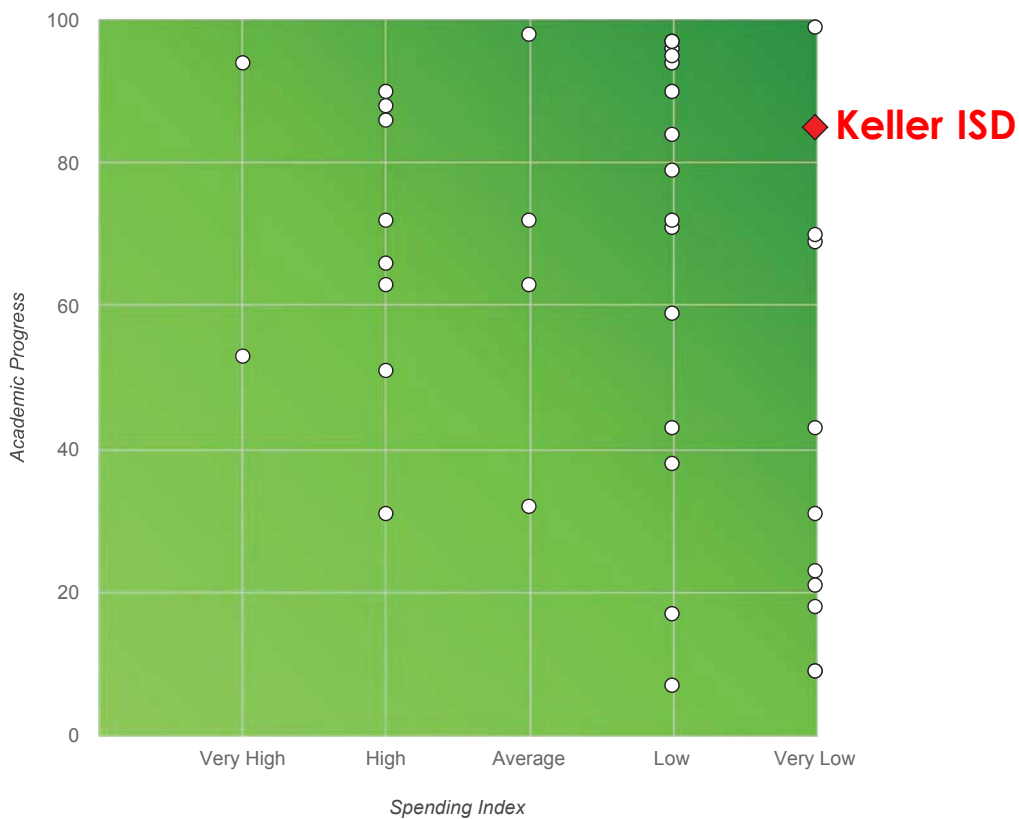

Spending Index vs. Academic Progress

Want to learn more about how Smart Scores are assigned? Details can be found on our methodology page. (/highlights/)